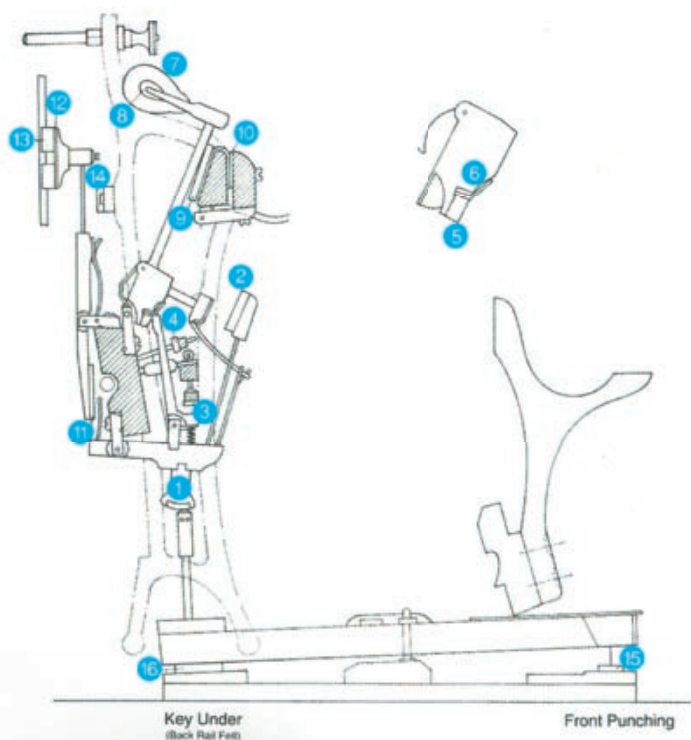

# 弱音器

规格：1350 x 850 毫米

成分：100% 化绒

厚度：4.0 / 2.0 - 3.0 / 1.5 -  
2.0 / 1.25

同样可提供 30 到 80 毫米的  
毡带

钢琴毡

- |   |   |
|---|---|
| ① 接触调停毡<br>WIPPENHEAL FELT                      | ⑩ 音锤底座横条衬垫毡<br>HAMMER UNDER<br>RAIL LINING FELT |
| ② 回调毡<br>BACK CHECK FELT                        | ⑪ 制音控制杆毡<br>DAMPER LEVER FELT                   |
| ③ 调整按钮冲片毡<br>REGULATING BUTTON<br>PUNCHING FELT | ⑫ 制音磁头衬垫毡<br>DAMPER HEADLINING FELT             |
| ④ 停止弹簧开关横条毡<br>JACK STOP RAIL FELT              | ⑬ 制音毡<br>DAMPER FELT                            |
| ⑤ 音锤衬垫毡<br>HAMMER PAD FELT                      | ⑭ 制音横条毡<br>DAMPER RAIL FELT                     |
| ⑥ 座垫毡<br>PAD UNDER FELT                         | ⑮ 前冲片毡<br>FRONTPUN CHING FELT                   |
| ⑦ 榔头毡<br>HAMMER FELT                            | ⑯ 键盘底座毡<br>KEY UNDER FELT<br>(BACK RAIL FELT)   |
| ⑧ 榔头红心毡<br>HAMMER UNDER FELT                    |   |
| ⑨ 音锤横条毡<br>HAMMER RAIL FELT                     |   |